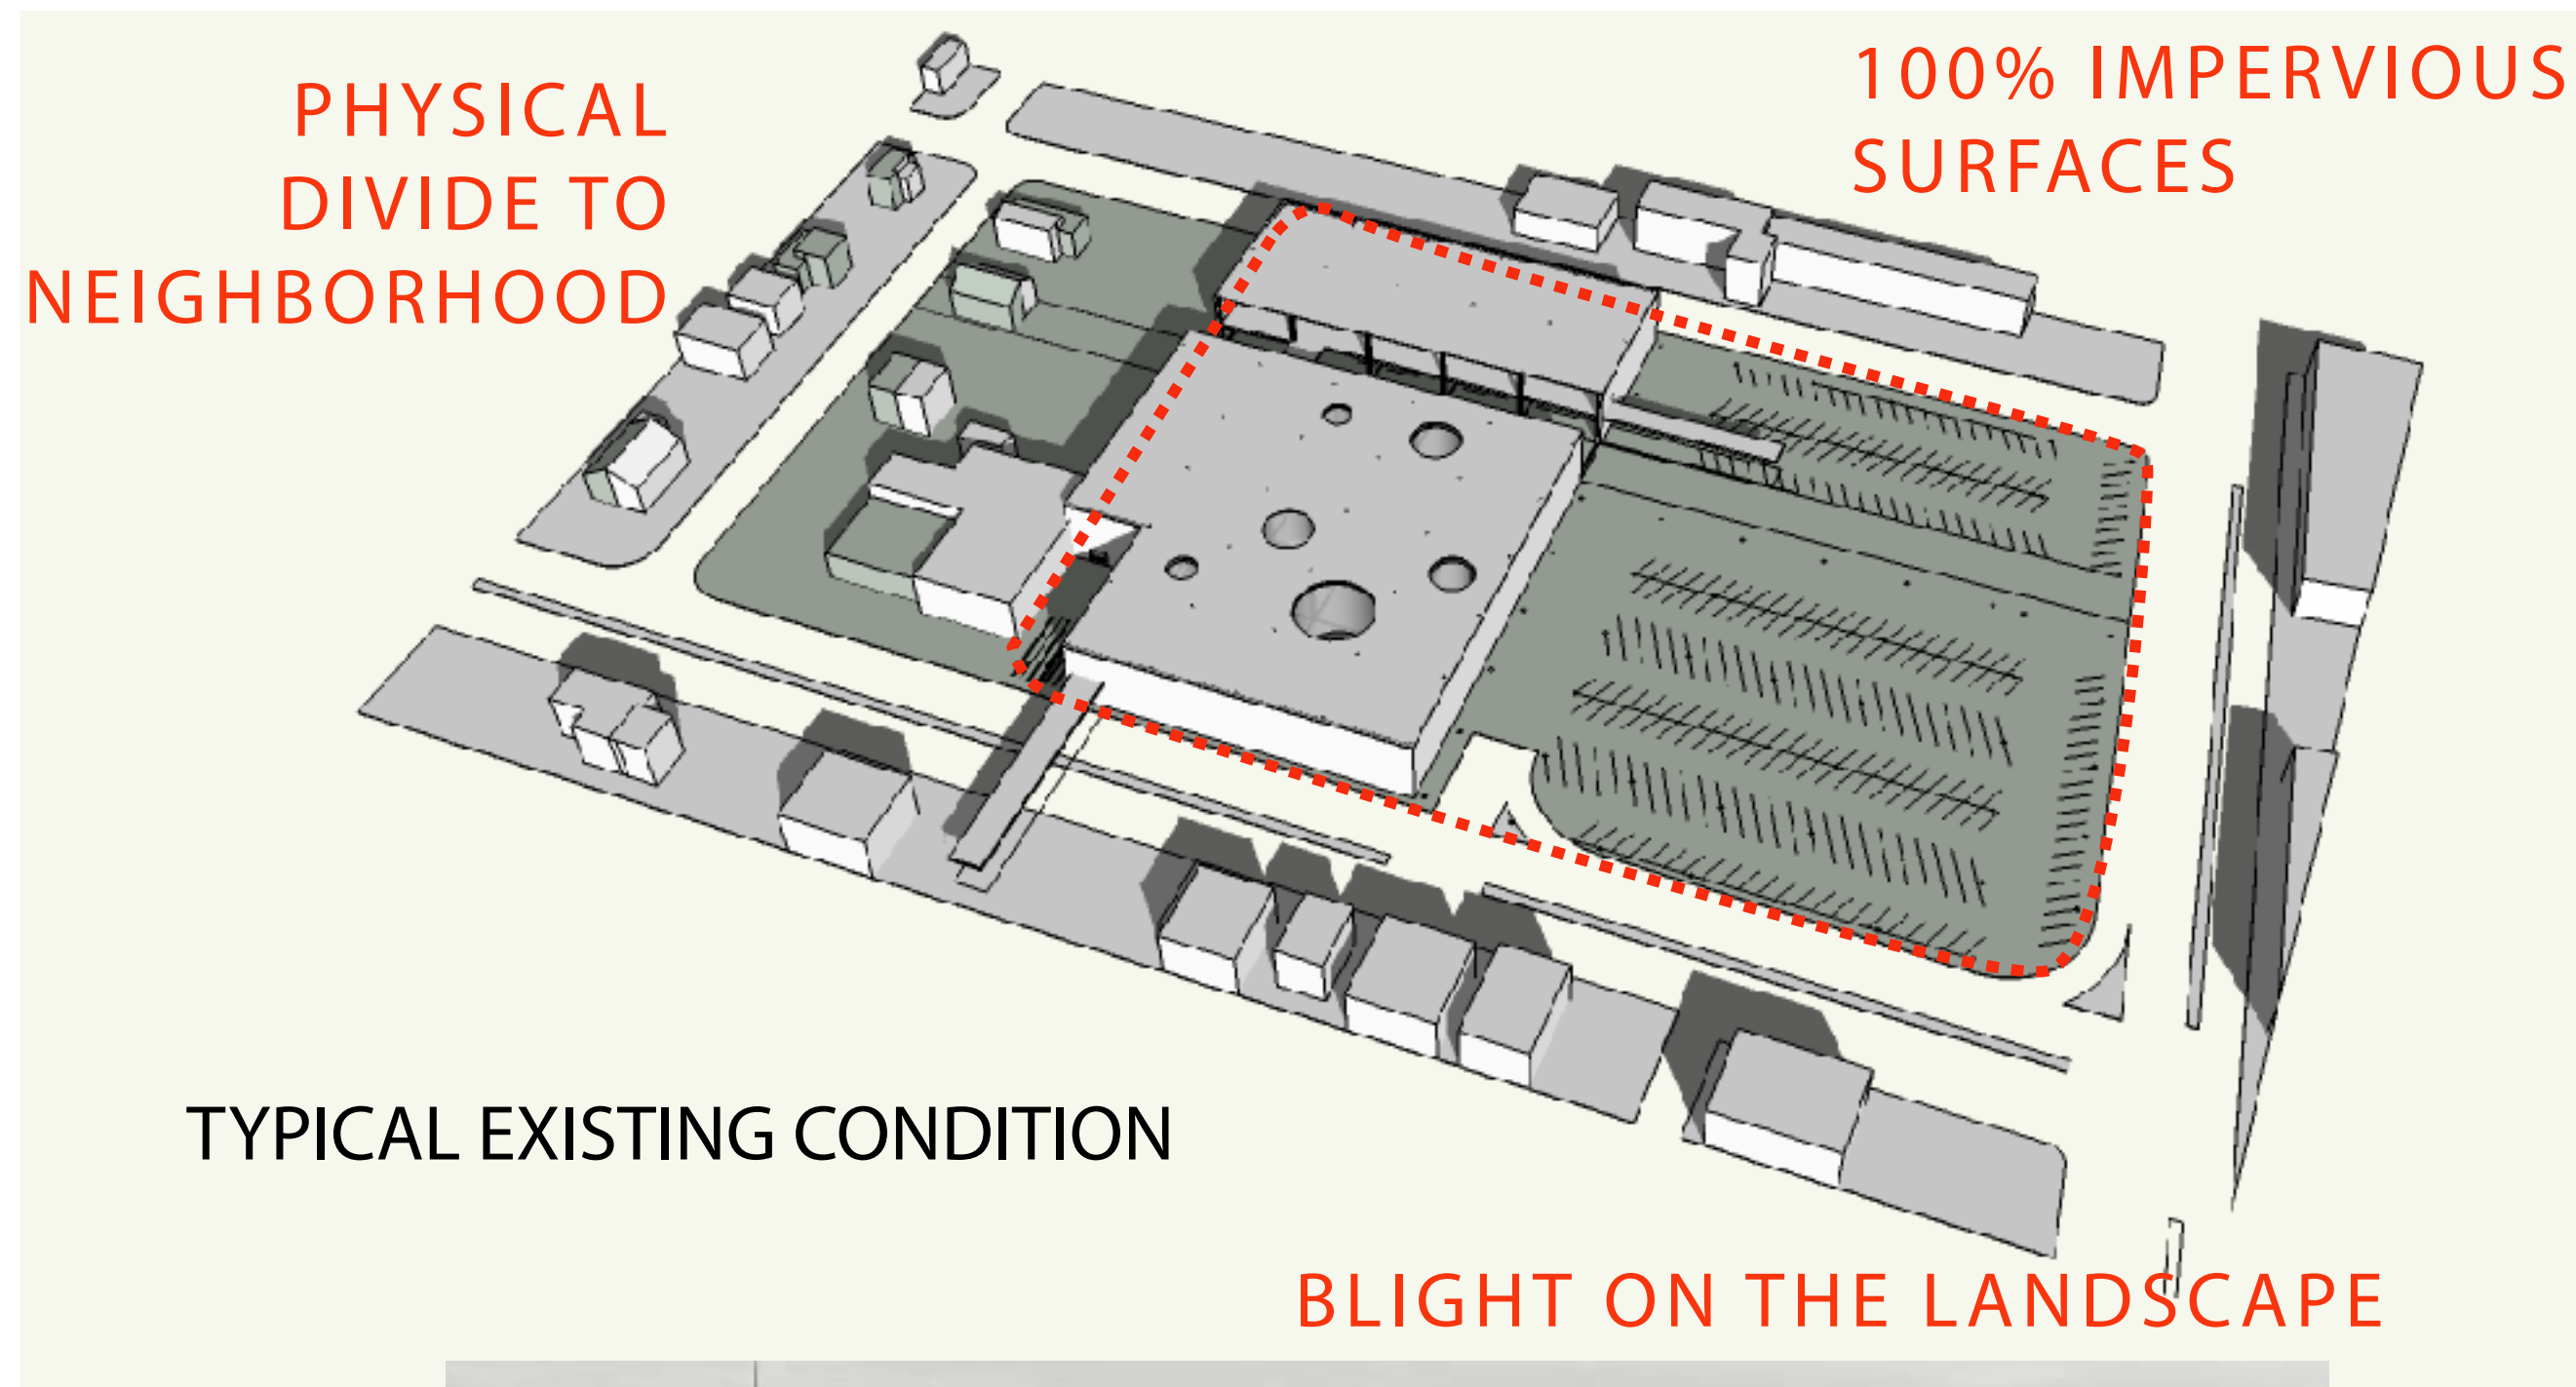

BRINGING NEW LIFE TO THE CHURCH AND THE ABANDONED BIG BOX

NATIVE PLANTS REMEDIATE CONTAMINATED SOIL

DIRECT LINK TO NEIGHBORHOOD

INTIMATE GATHERING SPACES FOR CONGREGATION AND COMMUNITY

SHADED GROVES OFFSET HEAT ISLAND EFFECT

site plan axonometric

SECTION/S

PROGRAM

- SANCTUARY
- COMMUNITY MARKET
- INDOOR LANDSCAPE PLAY SPACE
- DAY CARE ROOMS
- KITCHEN
- CAFE
- CHAPEL
- MEETING ROOMS
- OUTDOOR COURT YARDS/ HEAT STACKS
- OFFICES
- GYMNASIUM
- FUNCTION ROOMS
- MEETING ROOMS
- CHOIR LOFT
- FOOD BANK
- LOBBY
- RESTROOMS

MEZZANINE plan

GROUND plan