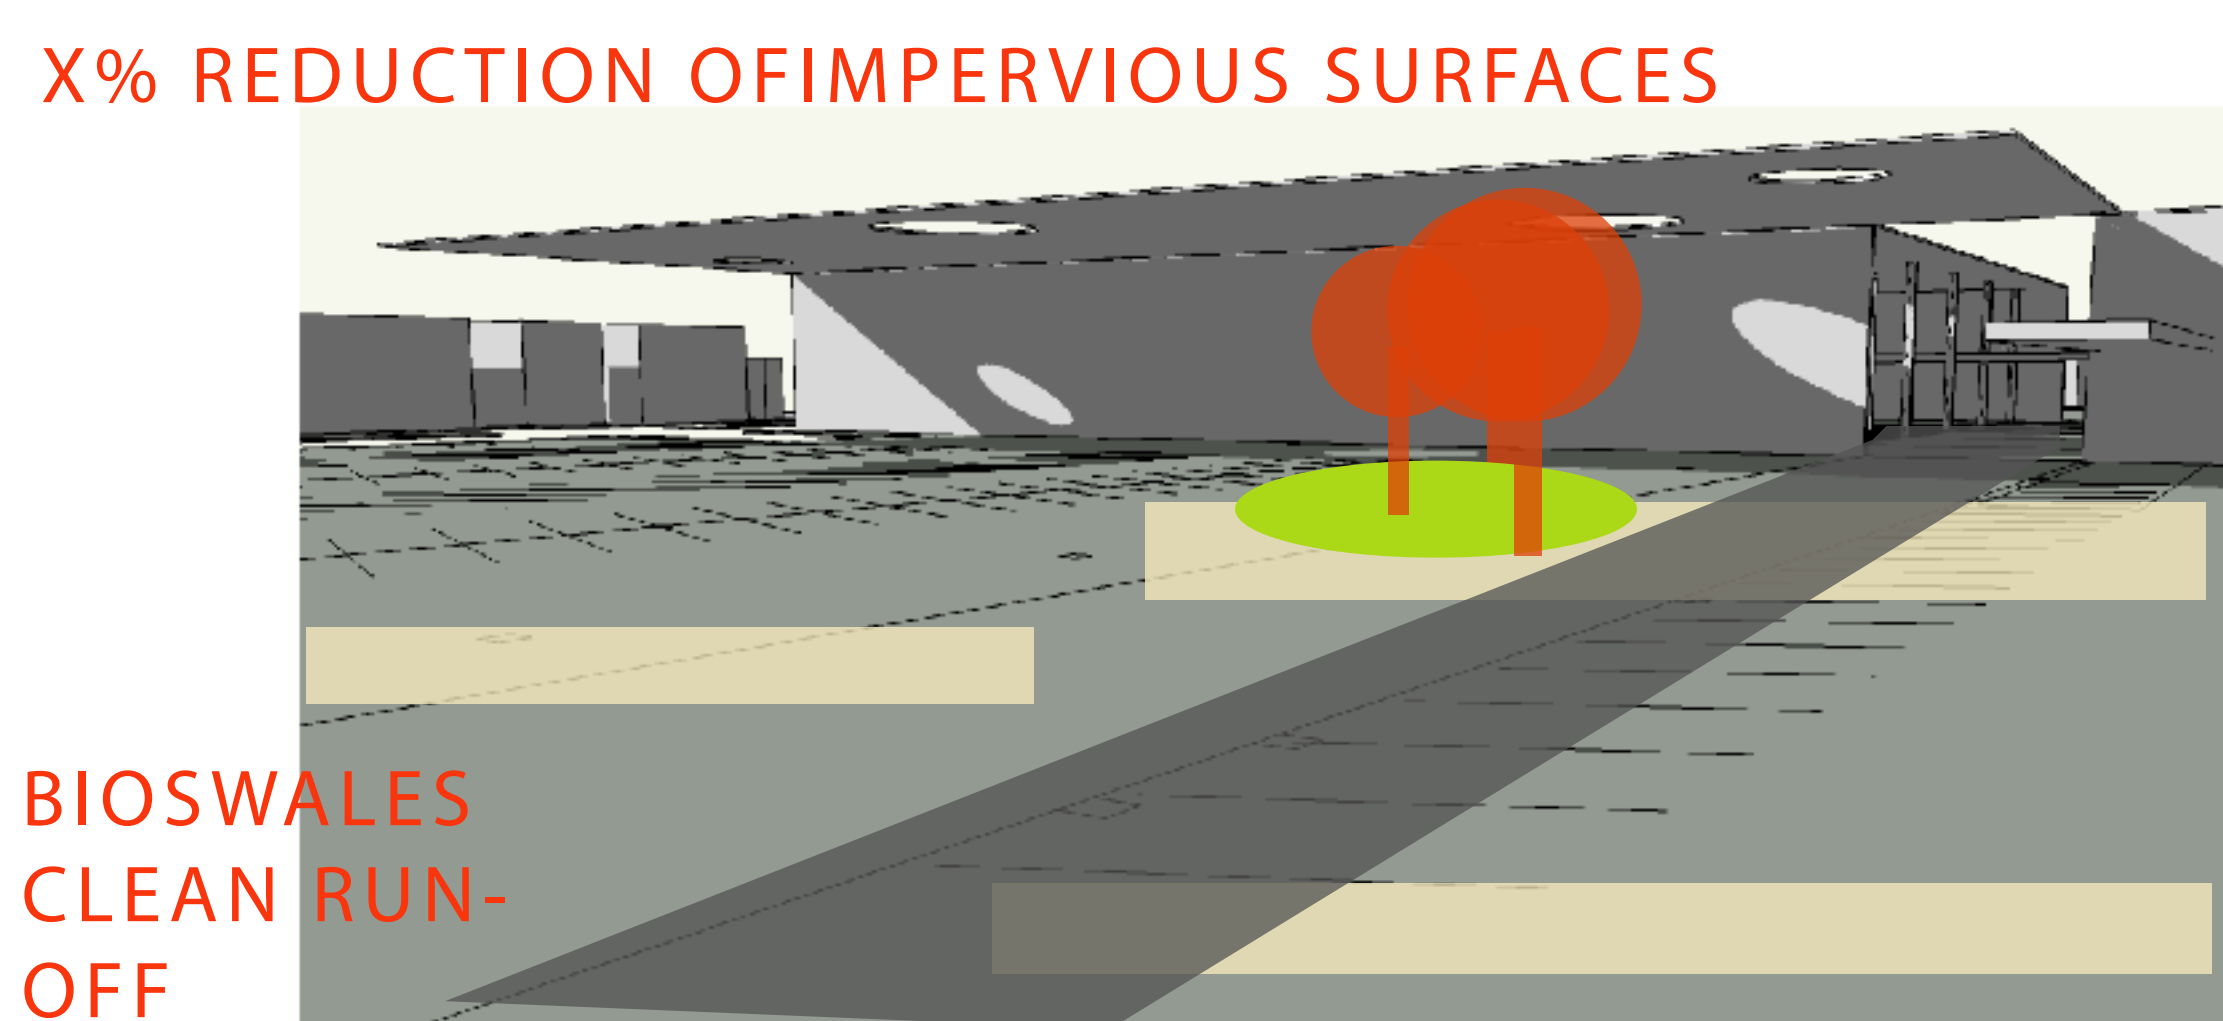

BRINGING NEW LIFE TO THE CHURCH AND THE ABANDONED BIG BOX

NATIVE PLANTS REMEDIATE CONTAMINATED SOIL

DIRECT LINK TO NEIGHBORHOOD

INTIMATE GATHERING SPACES FOR CONGREGATION AND COMMUNITY

SHADED GROVES OFFSET HEAT ISLAND EFFECT

site plan axonometric

SECTION/S

PROGRAM

- SANCTUARY
- COMMUNITY MARKET
- INDOOR LANDSCAPE PLAY SPACE
- DAY CARE ROOMS
- KITCHEN
- CAFE
- CHAPEL
- MEETING ROOMS
- OUTDOOR COURT YARDS/ HEAT STACKS
- OFFICES
- GYMNASIUM
- FUNCTION ROOMS
- MEETING ROOMS
- CHOIR LOFT
- FOOD BANK
- LOBBY
- RESTROOMS

MEZZANINE plan

GROUND plan