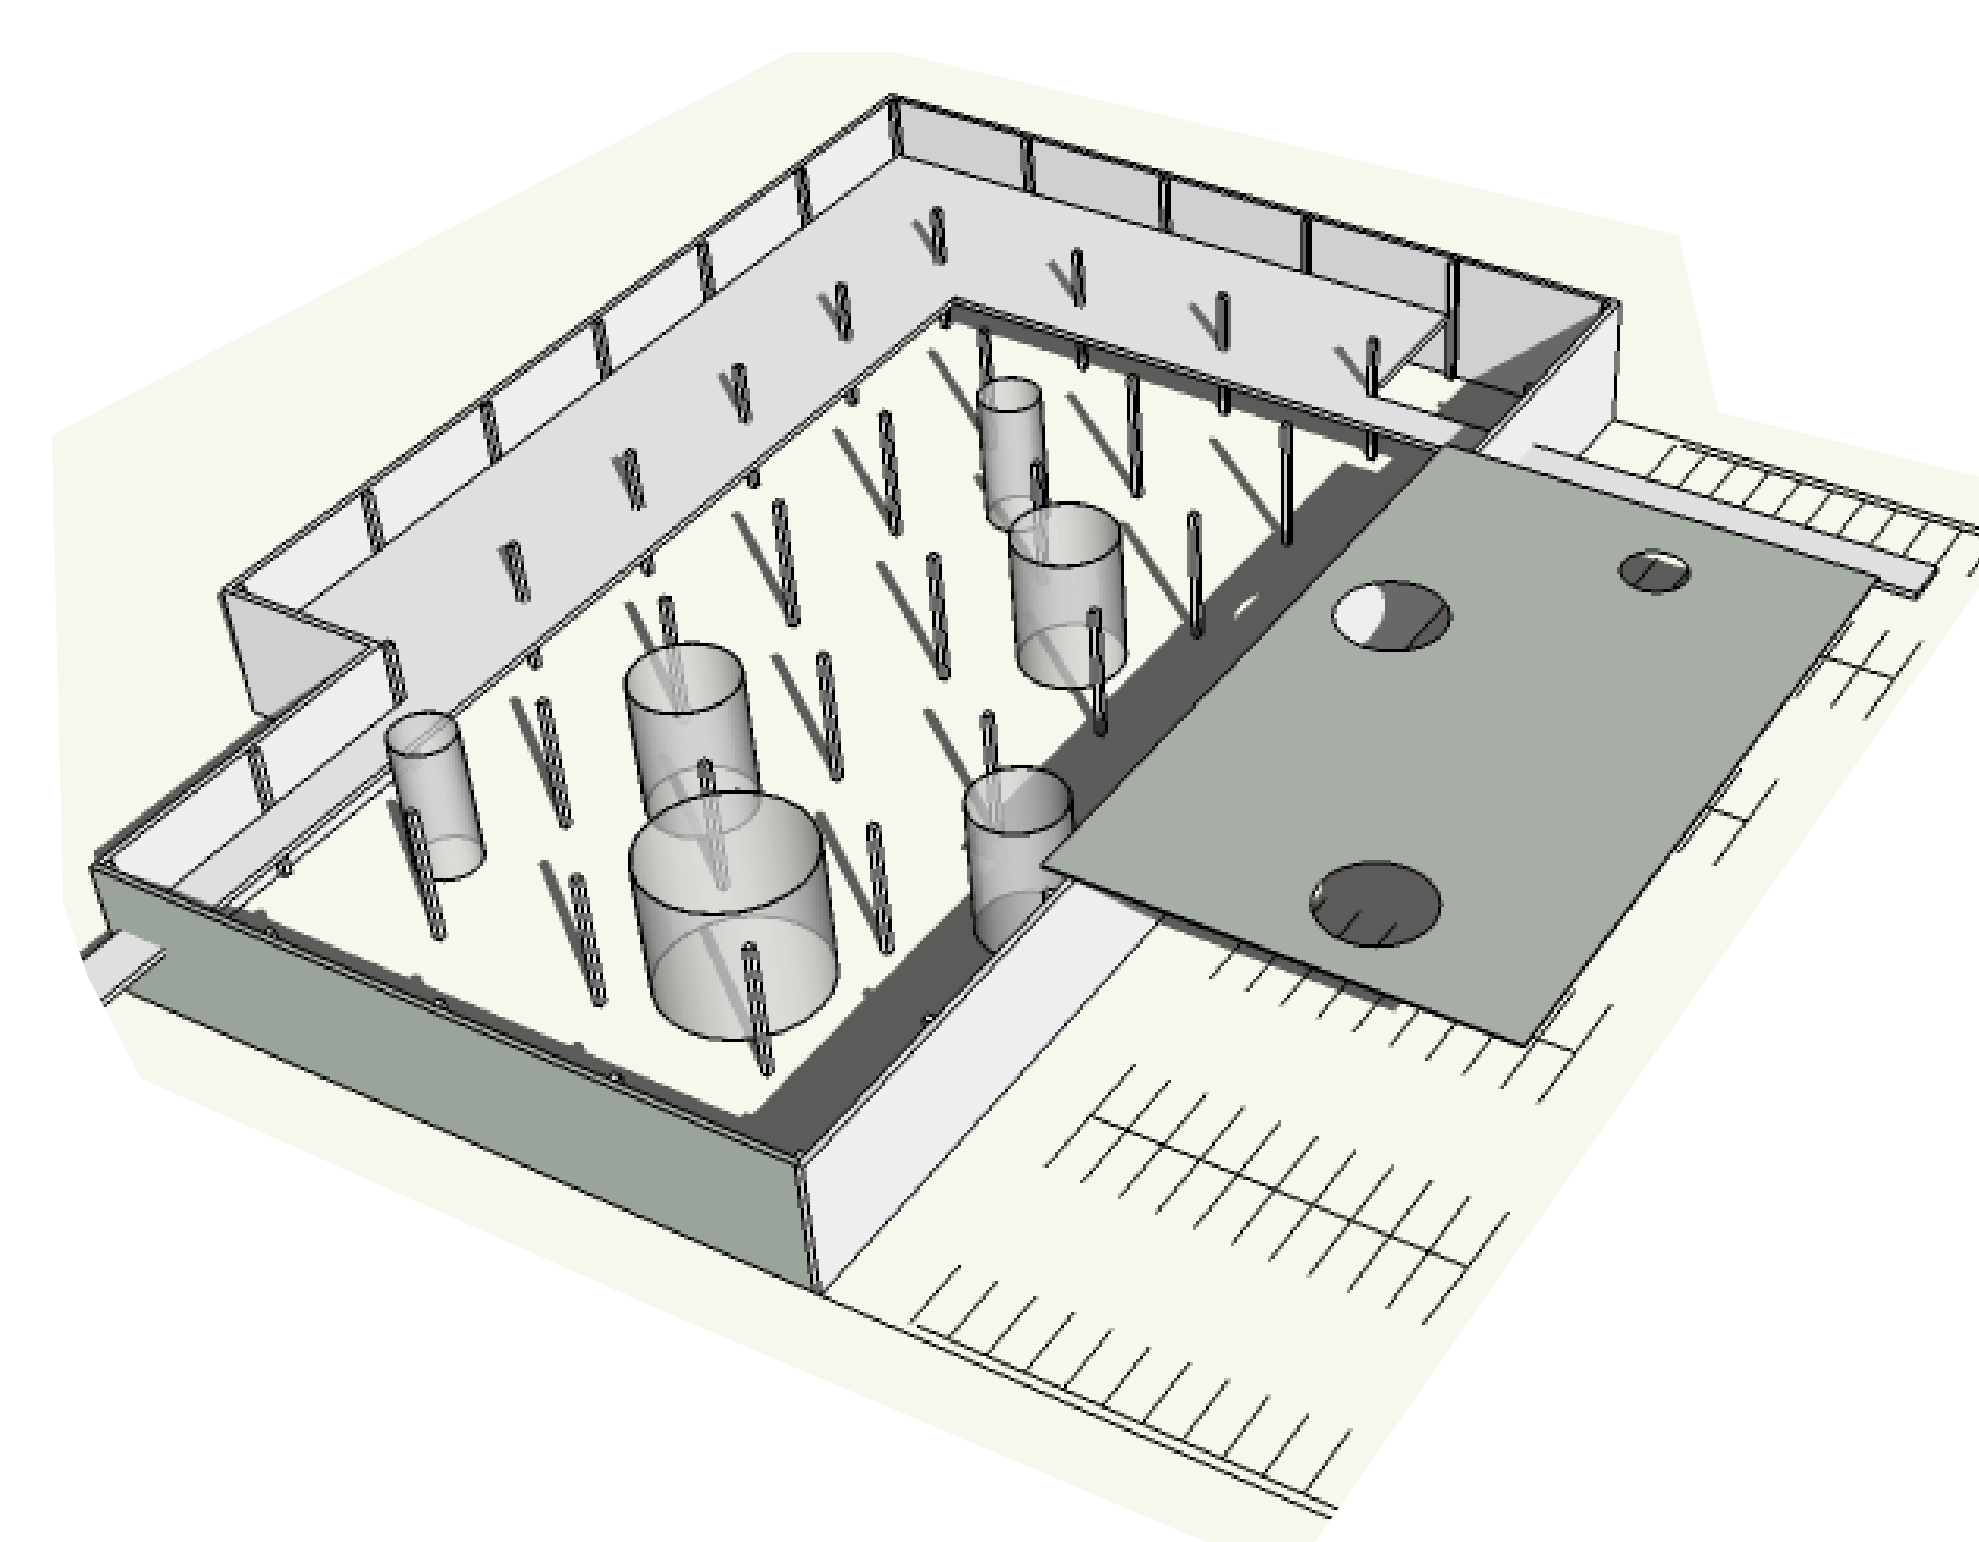

BRINGING NEW LIFE TO THE CHURCH AND THE ABANDONED BIG BOX

NATIVE PLANTS REMEDIATE CONTAMINATED SOIL

DIRECT LINK TO NEIGHBORHOOD

INTIMATE GATHERING SPACES FOR CONGREGATION AND COMMUNITY

SHADED GROVES OFFSET HEAT ISLAND EFFECT

site plan axonometric

SECTION/S

PROGRAM

- SANCTUARY
- COMMUNITY MARKET
- INDOOR LANDSCAPE PLAY SPACE
- DAY CARE ROOMS
- KITCHEN
- CAFE
- CHAPEL
- MEETING ROOMS
- OUTDOOR COURT YARDS/ HEAT STACKS
- OFFICES
- GYMNASIUM
- FUNCTION ROOMS
- MEETING ROOMS
- CHOIR LOFT
- FOOD BANK
- LOBBY
- RESTROOMS

MEZZANINE plan

GROUND plan